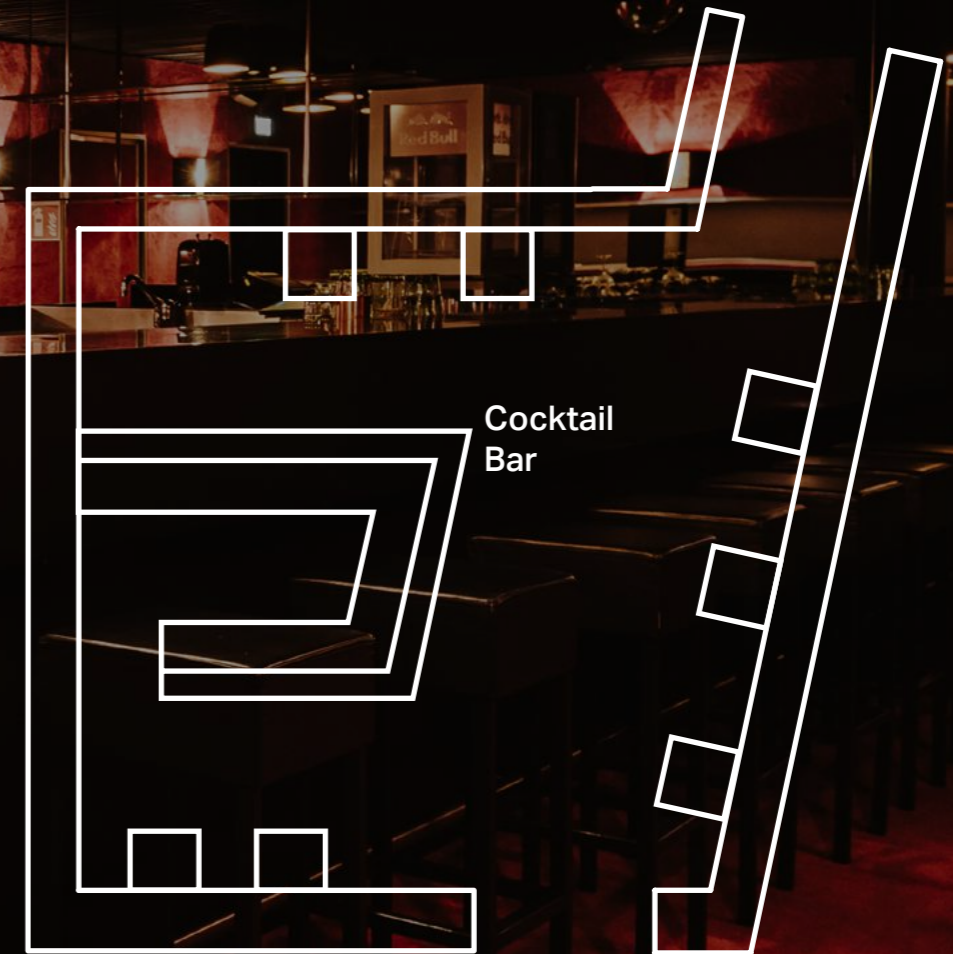

VIENNA HAS A NEW VENUE

IN FRONT OF THE VIENNA STATE OPERA ONCE AROSE A PASSAGE THAT CONNECTED LIFE UNDER THE SUN WITH THE UNDERGROUND, AND THE OPERA WITH THE OTHER SIDE OF THE STREET.

A NEW STORY BEGINS.
YOUR EVENT LOCATION IN THE BEST POSITION ON 1,750M2 BELOW THE VIENNA STATE OPERA!

360° VIDEO MAPPING

ROTE BAR 60 m²

FEATURES

RED CARPET LOOK

1 COCKTAIL BAR

OWN ENTRANCE

AIR CONDITIONING

TECHNIC

SOUND

4 X KLING & FREYTAG TOPS
1 X KLING & FREYTAG
18" SUBWOOFER

LIGHTS

AMBIENT LIGHTS

EVENTS

THE PREMIUM VENUE IN THE HEART OF VIENNA FOR EVERY OCCASION

SPEECHES

CONGRESSES