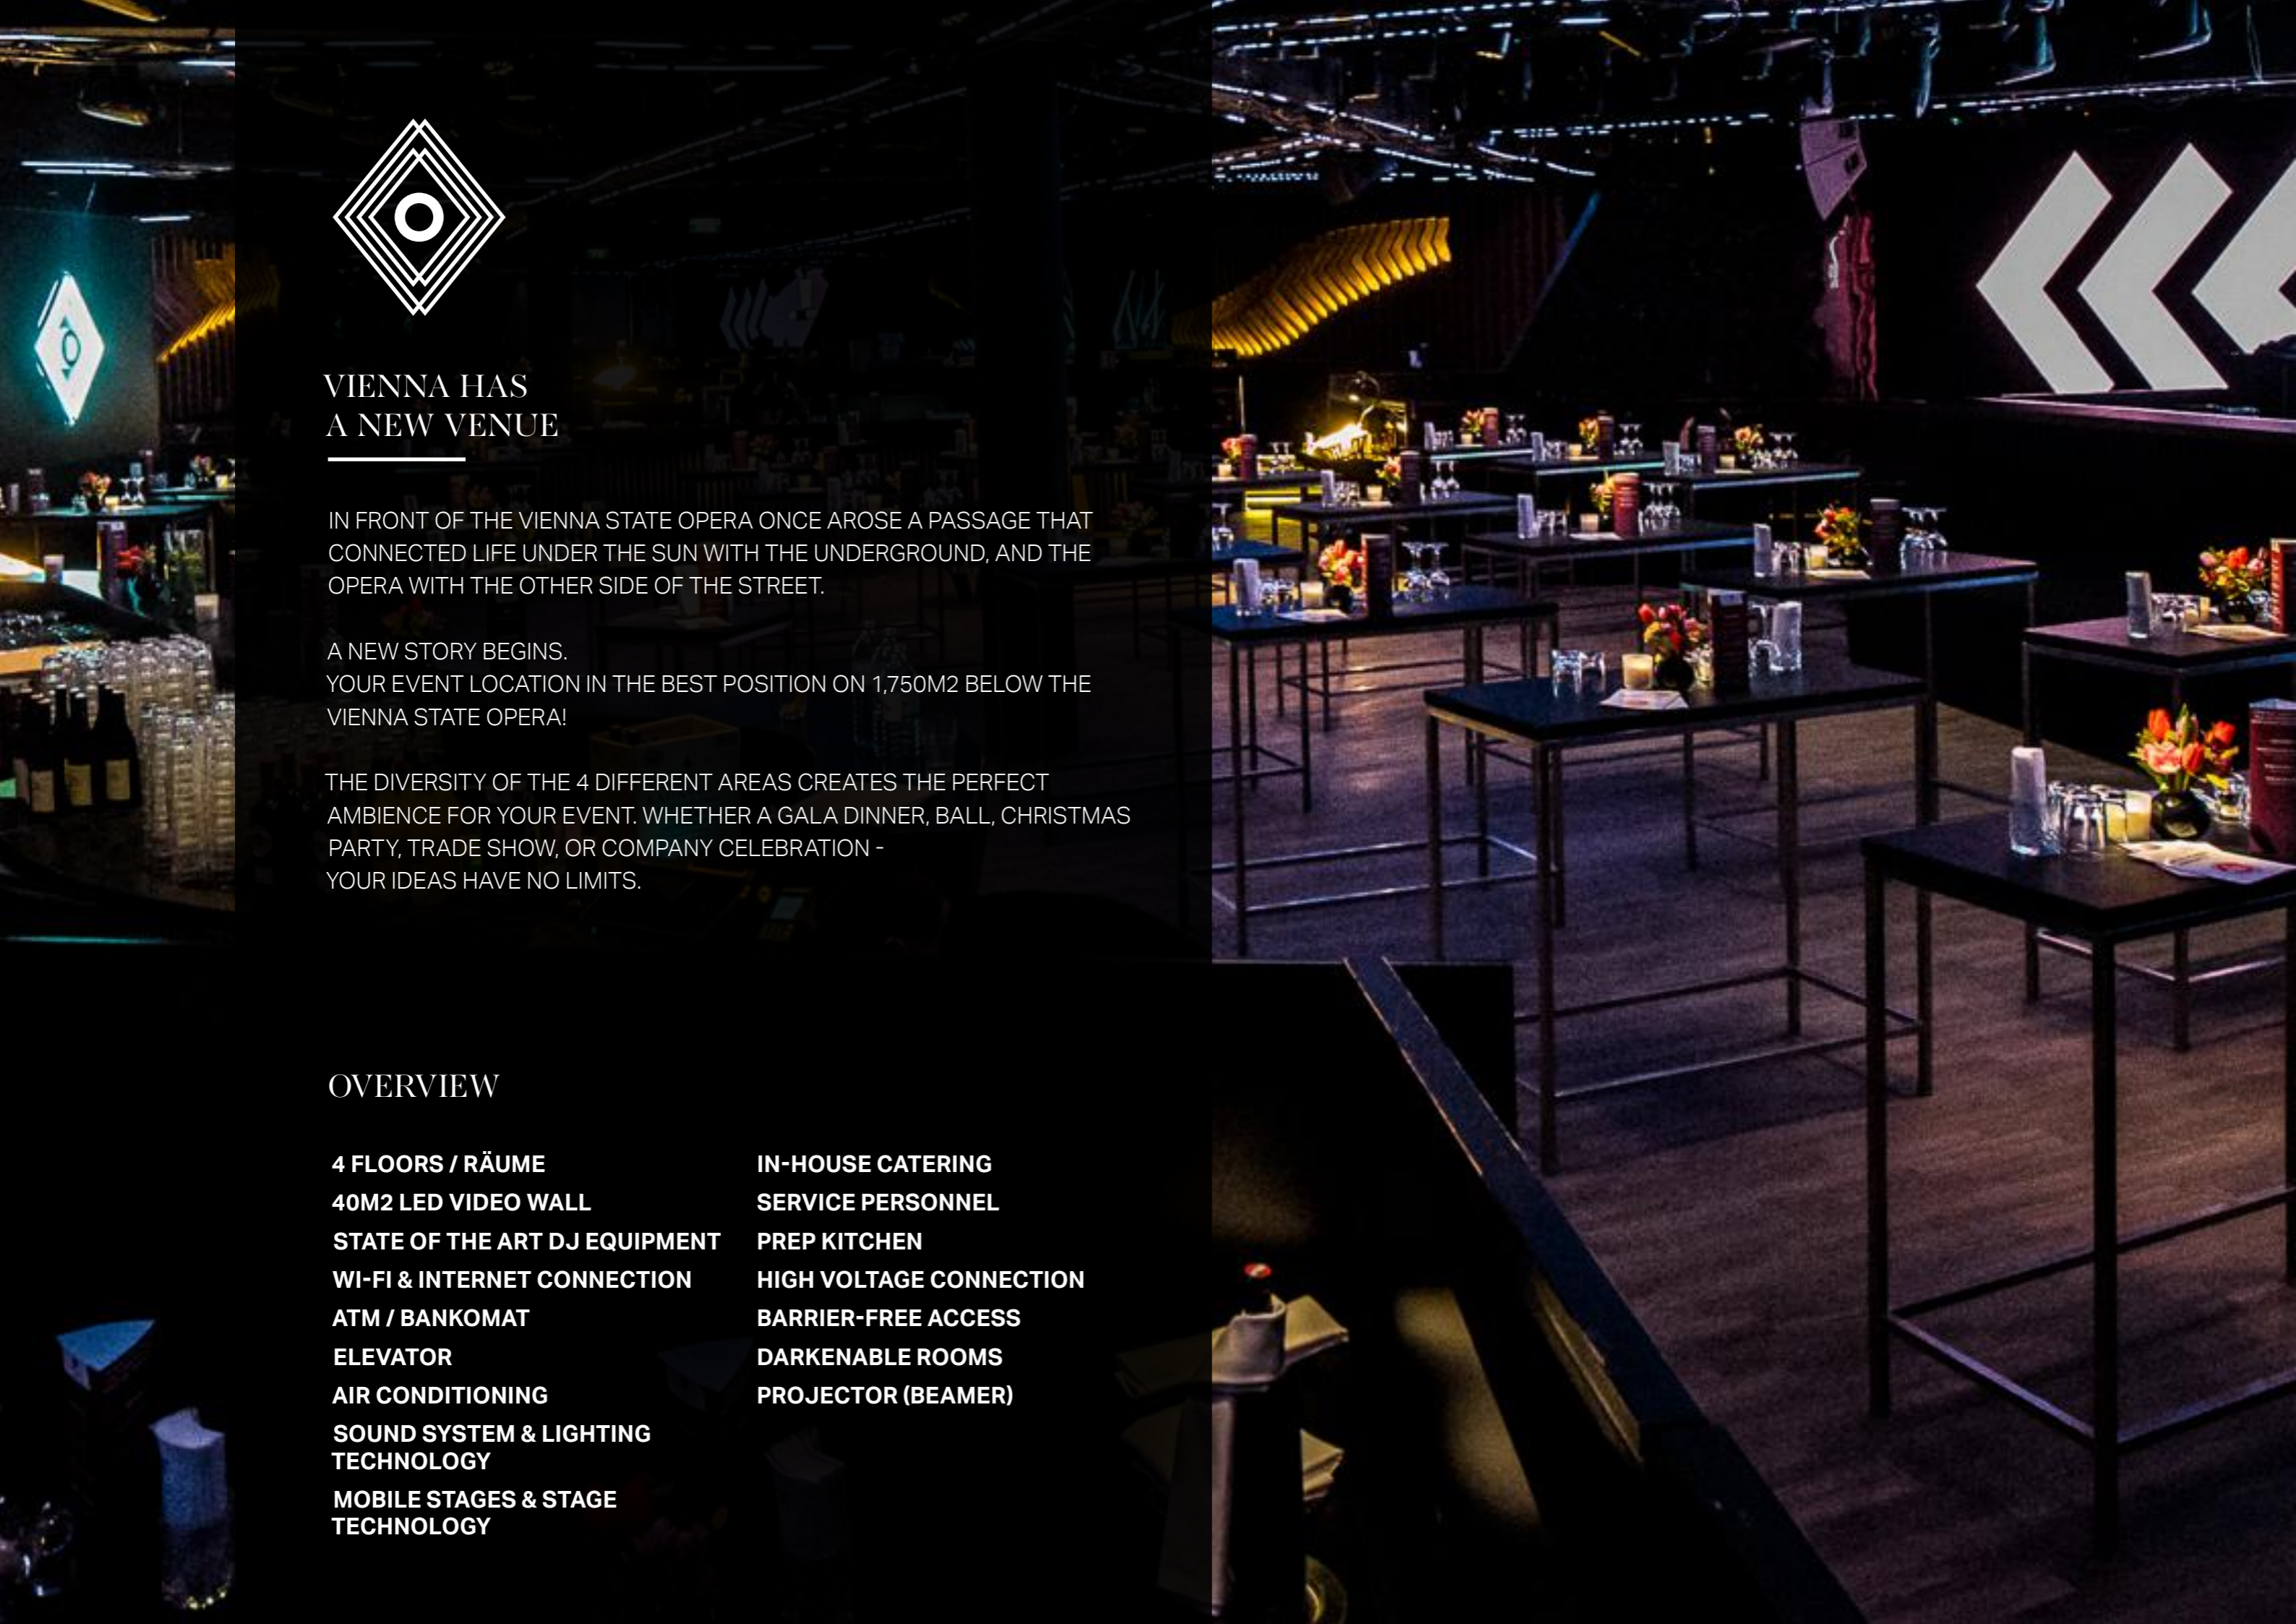

VIENNA HAS A NEW VENUE

IN FRONT OF THE VIENNA STATE OPERA ONCE AROSE A PASSAGE THAT CONNECTED LIFE UNDER THE SUN WITH THE UNDERGROUND, AND THE OPERA WITH THE OTHER SIDE OF THE STREET.

A NEW STORY BEGINS.
YOUR EVENT LOCATION IN THE BEST POSITION ON 1,750M2 BELOW THE VIENNA STATE OPERA!

THE DIVERSITY OF THE 4 DIFFERENT AREAS CREATES THE PERFECT AMBIENCE FOR YOUR EVENT. WHETHER A GALA DINNER, BALL, CHRISTMAS PARTY, TRADE SHOW, OR COMPANY CELEBRATION - YOUR IDEAS HAVE NO LIMITS.

OVERVIEW

4 FLOORS / RÄUME

40M2 LED VIDEO WALL

STATE OF THE ART DJ EQUIPMENT

WI-FI & INTERNET CONNECTION

ATM / BANKOMAT

ELEVATOR

AIR CONDITIONING

**SOUND SYSTEM & LIGHTING
TECHNOLOGY**

**MOBILE STAGES & STAGE
TECHNOLOGY**

IN-HOUSE CATERING

SERVICE PERSONNEL

PREP KITCHEN

HIGH VOLTAGE CONNECTION

BARRIER-FREE ACCESS

DARKENABLE ROOMS

PROJECTOR (BEAMER)