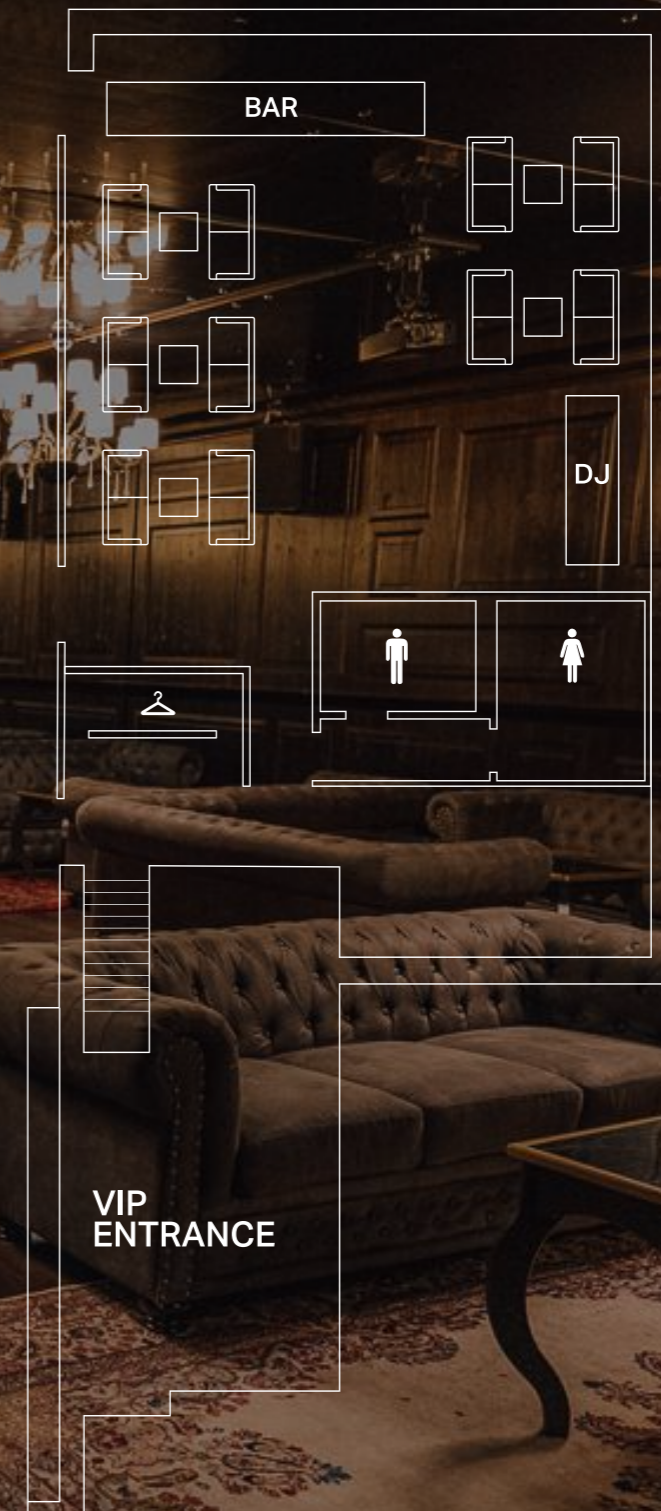

FLOORS

The Venue has four areas on 1.750 m²

MAIN FLOOR

SALON WASABI

KONSULAT

ROTE BAR

MAIN FLOOR 600 m²

FEATURES

360° VIDEO MAPPING

ROTE BAR 60 m²

FEATURES

RED CARPET LOOK

1 COCKTAIL BAR

OWN ENTRANCE

AIR CONDITIONING

TECHNIC